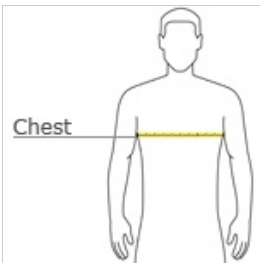

SPORT-TEK®

Sport-Tek® Sport-Wick® Stretch 1/4-Zip Pullover. ST850

An extremely flexible layer with a soft-brushed backing and moisture control for year-round comfort.

- 6.8-ounce, 90/10 poly/spandex jersey
- Tag-free label
- Smooth-faced
- Chin guard for additional comfort
- Cadet collar
- Taped neck
- Raglan sleeves
- Open cuffs and hem

CARE INSTRUCTIONS

Machine wash cold with like colors. Do not use fabric softener. Do not bleach. Tumble dry low. Cool iron, if necessary. Do not dry clean.

front

back

HOW TO MEASURE

CHEST WIDTH

Measure under the arm and around the fullest part of the chest with arms down, keeping tape horizontal.

SIZE CHART

	XS	S	M	L	XL	2XL	3XL	4XL
Chest	32-34	35-37	38-40	41-43	44-46	47-49	50-53	54-57

COLOR INFORMATION

Please note: PMS code information is shown only when an exact match is available.

Black
PMS BLACK C