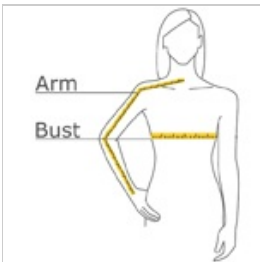

- 6.8-ounce, 90/10 poly/spandex
- Tag-free label
- Smooth-faced
- Chin guard for additional comfort
- Cadet collar
- Taped neck
- Raglan sleeves
- Thumbholes to keep hands warm
- Front pouch pocket
- Open cuffs and hem

CARE INSTRUCTIONS

Machine wash cold with like colors. Do not use fabric softener. Do not bleach. Tumble dry low. Cool iron, if necessary. Do not dry clean.

front

back

HOW TO MEASURE

BUST

Measure under the arm and around the fullest part of the bust with arms down, keeping tape horizontal.

ARM

Place hand on hip. Start at the center of the back of the neck and measure across the shoulder, to the elbow, and then down to the wrist.

SIZE CHART

	XS	S	M	L	XL	XXL	3XL	4XL
Chest	32-34	35-37	38-40	41-43	44-46	47-49	50-53	54-57
Arm	30-30 3/4	30 3/4-31 1/2	31 1/2-32	32-32 1/2	32 1/2-33	33-33 3/8	33 3/8-33 3/4	33 3/4-34 1/2
Size	2	4/6	8/10	12/14	16/18	20/22	24/26	28/30